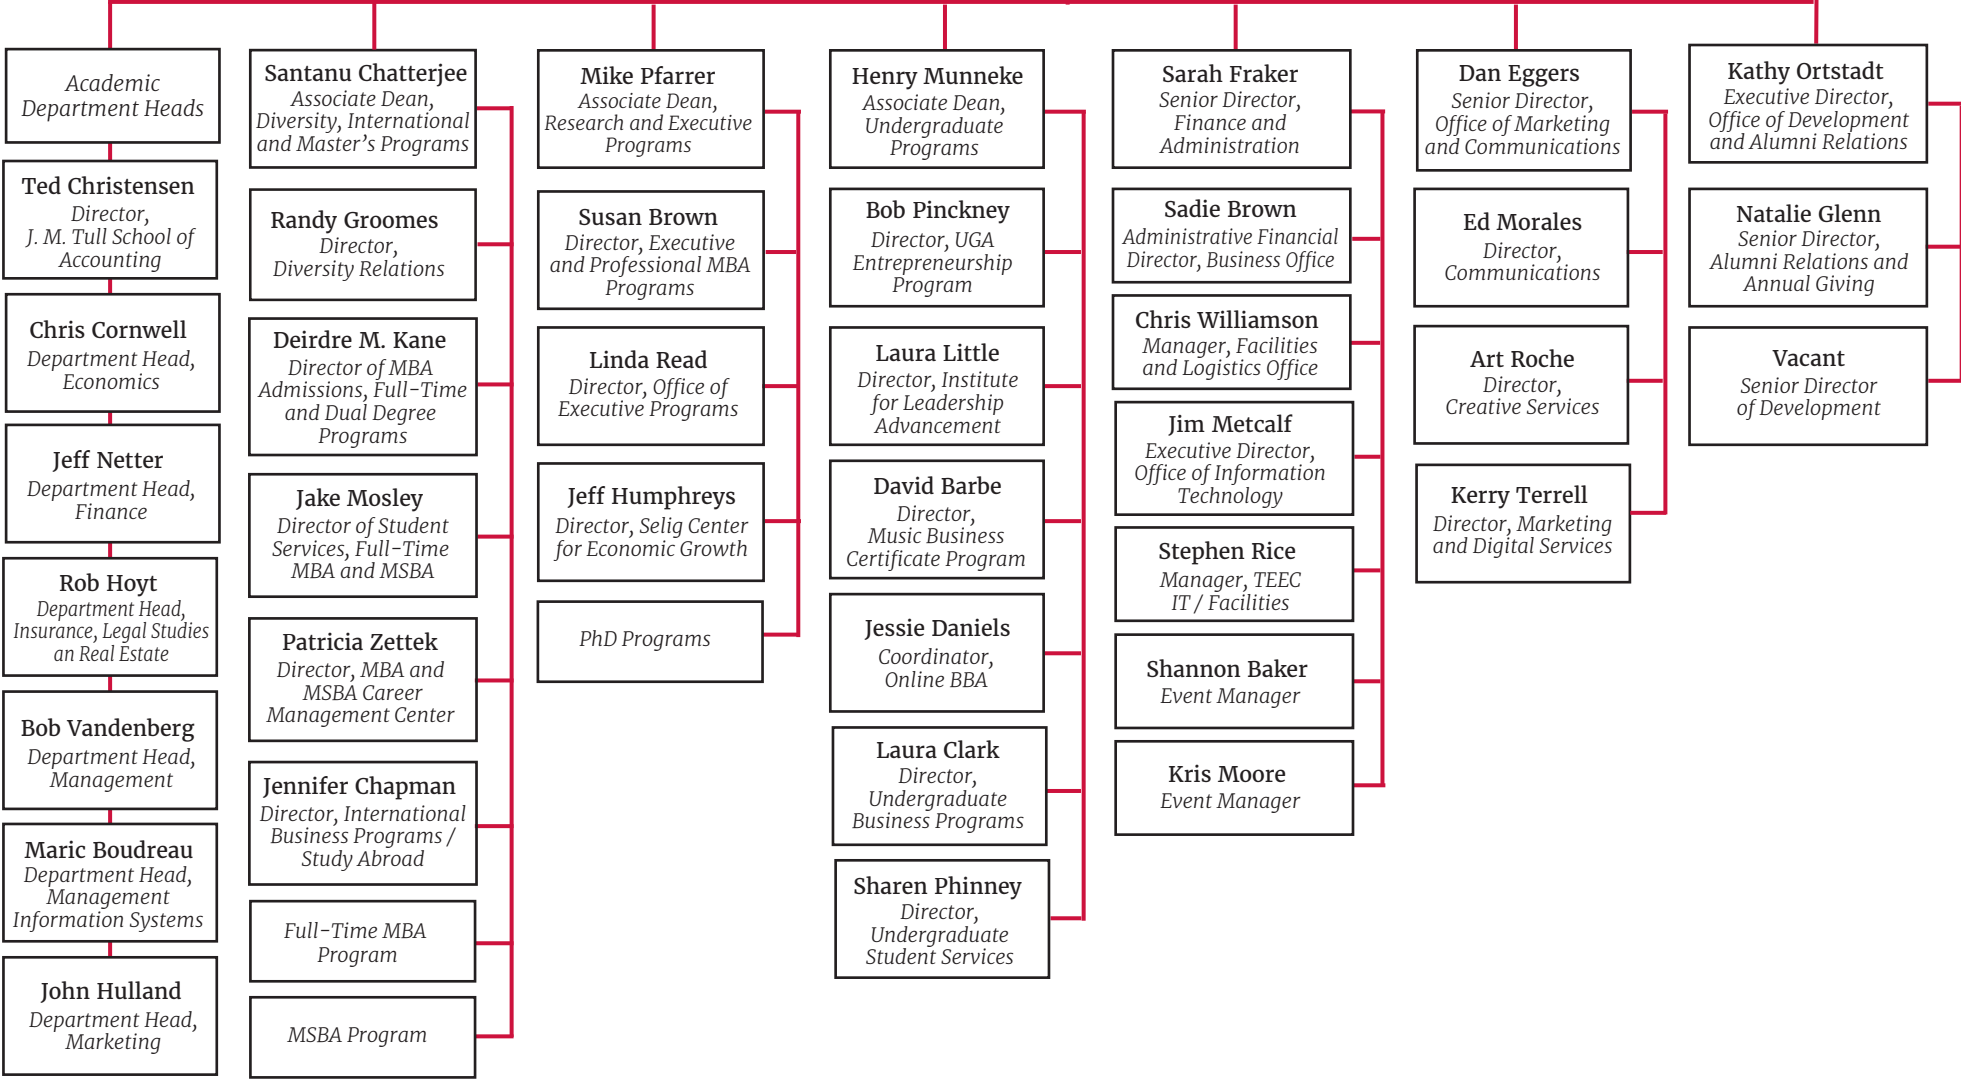

Amélie Gregory
Assistant to the Dean

Benjamin C. Ayers
Dean

ORGANIZATIONAL CHART
EFFECTIVE FEBRUARY 2022

Terry College of Business
UNIVERSITY OF GEORGIA